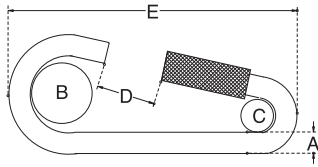

QUICK LINK

**S.S. T304 FORMED
WITH SPRING LOADED LOCK
WITH COPPER SPRING GATE**

ITEM	A	B	C	D	E	WLL (lb)	WT (lb)
D31-8	5/16"	1"	5/8"	3/8"	3-7/8"	440	0.24
D31-9	5/16"	1-3/8"	11/16"	3/4"	5-1/8"	440	0.31
D31-10	3/8"	1-3/8"	11/16"	3/4"	5-1/4"	660	0.44
D31-13	1/2"	1-3/8"	11/16"	3/4"	5-1/2"	880	0.61