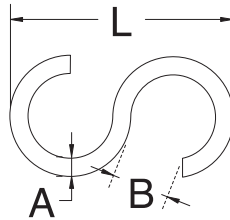

S HOOK

S.S. T304
FORMED

ITEM	A	B	L	WLL (lb)	WT (lb)
880S-335	1/8"	5/32"	1-3/8"	30	0.01
880S-440	5/32"	5/32"	1-5/8"	40	0.02
880S-545	3/16"	5/16"	1-3/4"	60	0.03
880S-560	3/16"	5/16"	2-3/8"	60	0.04
880S-5120	3/16"	1-5/16"	4-3/4"	60	0.06
880S-655	1/4"	3/8"	2-1/8"	150	0.05
880S-870	5/16"	7/16"	2-3/4"	300	0.12
880S-1090	3/8"	1/2"	3-5/8"	350	0.20