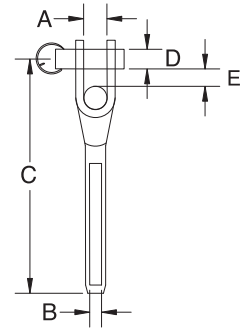

■ HAND SWAGE TOGGLE

**S.S. T316
PRECISION CAST AND STAMPED**

ITEM	A	B	C	D	E
7805S-HS-03	0.23"	1/8"	2.50"	0.20"	0.36"
7805S-HS-05	0.40"	3/16"	3.40"	0.23"	0.66"

PROPER SWAGE TOOL IS REQUIRED, SEE PAGE 102 FROM THIS CATALOG.