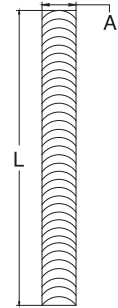

THREADED ROD

**S.S. T316
MACHINE ROLLED**

ITEM	A	L
7800S-06	1/4"-20	4-1/3"
7800S-08	5/16"-18	4-3/4"
7800S-10	3/8"-16	5-1/4"
7800S-13	1/2"-13	5-1/2"

**THIS ROD IS TO USE WITH TURNBUCKLE.
STANDARD 12 FT FULLY THREADED ROD ALSO AVAILABLE.**