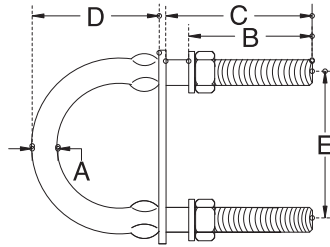

U BOLT

S.S. T316
FORMED

ITEM	A	B	C	D	E	WT (lb)
413S-460	5/32"	1-3/16"	1-1/2"	1"	1-1/4"	0.06
413S-590	3/16"	1-5/16"	1-7/8"	1-1/4"	1-7/16"	0.09
413S-690	1/4"	1-3/4"	2-5/32"	1-7/16"	1-7/16"	0.14
413S-880	5/16"	1-9/16"	1-3/8"	1-3/8"	1-3/8"	0.16
413S-8100	5/16"	2"	2-5/16"	1-9/16"	1-3/8"	0.18
413S-1090	3/8"	1-9/16"	1-3/4"	1-3/4"	2"	0.35
413S-10130	3/8"	2-1/8"	3"	2-5/32"	2"	0.44
413S-13150	1/2"	2-1/2"	3-3/8"	2-5/8"	2-5/16"	0.81