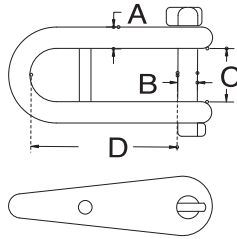

HALYARD SHACKLE (CAPTIVE PIN)

**S.S. T316
PRECISION CAST WITH CAPTIVE PIN
AND CROSS BAR**

ITEM	A & B	C	D	E	WLL (lb)	WT (lb)
365S-DLK-05	3/16"	7/16"	1-1/2"	7/16"	550	0.08
365S-DLK-06	1/4"	9/16"	1-11/16"	5/8"	750	0.10
365S-DLK-08	5/16"	3/4"	2-5/16"	3/4"	1,350	0.20

WITHOUT CROSS BAR

ITEM	A & B	C	D	WLL (lb)	WT (lb)
365S-LK-05	3/16"	7/16"	1-1/2"	550	0.08
365S-LK-06	1/4"	9/16"	1-11/16"	750	0.10
365S-LK-08	5/16"	3/4"	2-5/16"	1,350	0.20