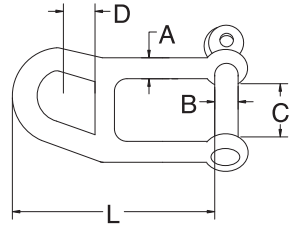

HEADBOARD SHACKLE (CAPTIVE PIN)

S.S. T316
PRECISION CAST WITH CAPTIVE PIN

ITEM	A	B	C	D	L	WLL (lb)	WT (lb)
364S-LK-06	1/4"	1/4"	7/16"	1-3/4"	7/16"	750	0.10
364S-LK-08	5/16"	5/16"	11/16"	2-5/16"	5/8"	1,350	0.20
364S-LK-10	3/8"	3/8"	3/4"	2-7/8"	3/4"	1,750	0.42
364S-LK-13	15/32"	15/32"	7/8"	3-1/2"	7/8"	2,500	0.70