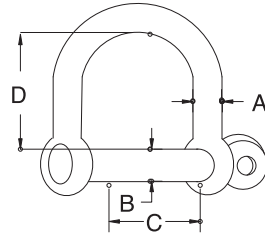

SEMI ROUND TYPE SHACKLE

**S.S. T316
PRECISION CAST**

ITEM	A	B	C	D	E	WLL (lb)	WT (lb)
361S-R-05	3/32"	3/16"	7/16"	3/4"	1/4"	200	0.04
361S-R-06	1/8"	1/4"	9/16"	7/8"	9/32"	280	0.06
361S-R-08	5/32"	5/16"	11/16"	1-1/8"	5/16"	450	0.12