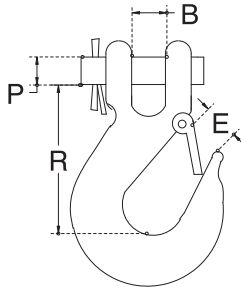

■ DROP FORGED CLEVIS SLIP HOOK

**S.S. T316
DROP FORGED
WITH SAFETY LATCH**

ITEM	SIZE	B	E	P	R	WLL(lb)	WT (lb)
3315-X-50-06	1/4"	0.40"	0.58"	0.36"	2.58"	1,000	0.58
3315-X-50-08	5/16"	0.40"	0.82"	0.38"	2.75"	1,500	0.80
3315-X-50-10	3/8"	0.42"	0.96"	0.46"	3.00"	2,000	1.10
3315-X-50-13	1/2"	0.50"	1.05"	0.52"	3.50"	3,000	2.20