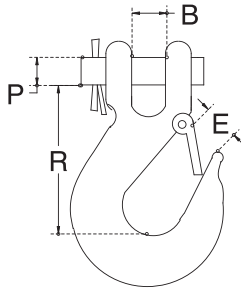

■ DROP FORGED CLEVIS SLIP HOOK

**S.S. T316
DROP FORGED
WITH SAFETY LATCH**

ITEM	SIZE	B	E	P	R	WLL(lb)	WT (lb)
331SF-X-06	1/4"	0.40"	0.58"	0.36"	2.58"	1,000	0.58
331SF-X-08	5/16"	0.40"	0.82"	0.38"	2.75"	1,500	0.80
331SF-X-10	3/8"	0.42"	0.96"	0.46"	3.00"	2,000	1.10
331SF-X-13	1/2"	0.50"	1.05"	0.52"	3.50"	3,000	2.20