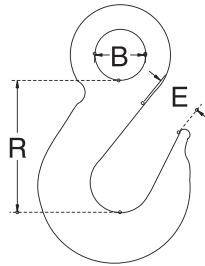

■ DROP FORGED EYE SLIP HOOK

**S.S. T316
DROP FORGED
WITH SAFETY LATCH**

ITEM	SIZE	B	E	R	WLL(lb)	WT (lb)
325SF-X-06	1/4"	0.52"	0.68"	2"	1,000	0.30
325SF-X-08	5/16"	0.65"	0.75"	2.35"	1,500	0.50
325SF-X-10	3/8"	0.70"	0.80"	2.60"	2,000	0.90
325SF-X-13	1/2"	0.92"	1.02"	3.20"	3,000	1.80