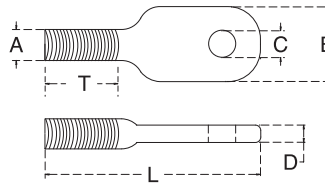

THREADED EYE TAB

S.S. T316 MACHINED

ITEM	A	B	C	D	T	L
309S-08	5/16"-18"	0.50"	0.25"	0.23"	0.38"	1.25"
309S-0875	5/16"-18"	0.50"	0.25"	0.23"	3"	3.80"
309S-08-LAG	5/16"-Lag	0.50"	0.25"	0.23"	1.50"	2.30"