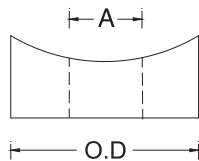

## STANDOFF FOR ROUND POST

S.S. T316 MACHINED

| ITEM          | SIZE  | A     | O.D.   |
|---------------|-------|-------|--------|
| 30734S-08-2.0 | 5/16" | 5/16" | 5/8"   |
| 30734S-08-1.5 | 5/16" | 5/16" | 5/8"   |
| 30734S-12-1.5 | 7/16" | 7/16" | 11/16" |
| 30734S-12-2.0 | 7/16" | 7/16" | 11/16" |