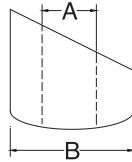

ANGLE WASHER

S.S. T316 MACHINED

ITEM	SIZE	A	B
30731S-06	1/4"	1/4"	5/8"
30731S-08	5/16"	5/16"	11/16"
30731S-10	5/8"	3/8"	11/16"