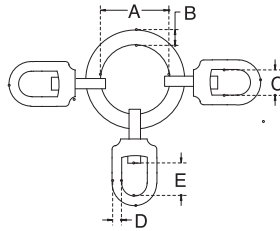

■ RING WITH 3 SWIVEL

**S.S. T316
PRECISION CAST
AND FORMED**

ITEM	A	B	C	D	E	WLL (lb)
3018S-06	1-9/16"	1/4"	5/8"	1/4"	5/8"	750
3018S-10	2-1/8"	3/8"	3/4"	5/16"	3/4"	1,140
3018S-13	2-5/16"	1/2"	7/8"	3/8"	7/8"	1,760