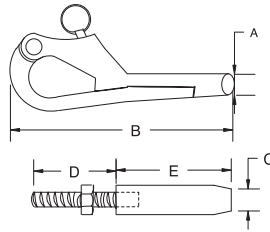

## ■ PELICAN HOOK

**S.S. T316  
PRECISION CAST  
WITH SWAGE END**

ITEM	A	B	C	D	E	WT (lb)
2831S-3	1/4"	3"	1/8"	1-7/8"	1-5/8"	0.35
2831S-4	5/16"	4"	3/16"	2-1/4"	2-3/16"	0.45
2831S-6	3/8"	6"	1/4"	2-5/8"	2-3/4"	0.70