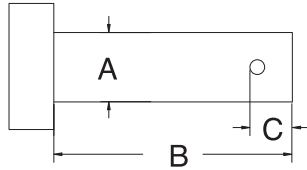

■ CLEVIS PIN

**S.S. T316
MACHINED**

ITEM	A	B	C	WT (lb)
2711S-P-06	1/4"	1"	3/32"	0.70
2711S-P-08	5/16"	1-1/4"	1/8"	0.98
2711S-P-10	3/8"	1-1/2"	5/32"	0.10
2711S-P-12	7/16"	1-3/4"	3/16"	1.40
2711S-P-13	1/2"	2-3/32"	1/4"	0.60
2711S-P-16	5/8"	2-3/8"	9/32"	1.80
2711S-P-20	3/4"	3"	5/16"	2.20
2711S-P-22	7/8"	3-1/2"	3/8"	2.55
2711S-P-25	1"	4-3/16"	7/16"	3.40
2711S-P-28	1-1/8"	4-3/4"	1/2"	3.50