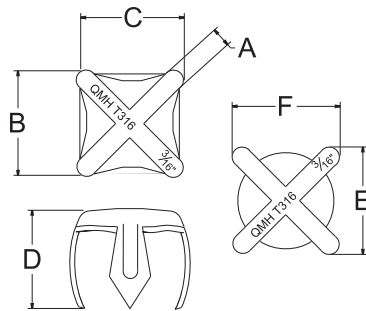

## NET CLIP

S.S. T316  
STAMPED

**new**

ITEM	A(WIRE)	B	C	D	E	F	WT (lb)
267S-05	3/16"	0.92"	0.92"	0.70"	0.90"	0.90"	0.1