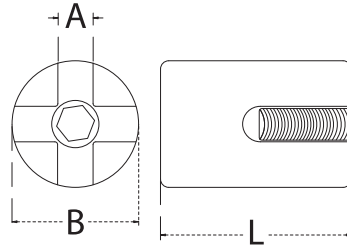

CROSS CABLE CLIP

S.S. T316 MACHINED

ITEM	CABLE SIZE (A)	O.D.	L
263S-03	1/8"	3/4"	7/8"
263S-04	5/32"	3/4"	7/8"
263S-05	3/16"	3/4"	7/8"
263S-06	1/4"	3/4"	1"