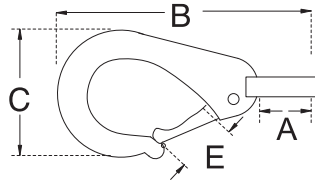

FIXED EYE HOOK

S.S. T316
PRECISION CAST

ITEM	A	B	C	D	E	WLL (lb)	WT (lb)
249S-0	3/8"	2-1/8"	7/8"	5/32"	7/32"	110	0.06
249S-1	5/8"	2-7/8"	1-1/4"	3/16"	7/16"	220	0.10
249S-2	3/4"	3-1/4"	1-3/8"	7/32"	1/2"	330	0.14
249S-3	7/8"	3-7/8"	1-3/4"	9/32"	9/16"	550	0.28