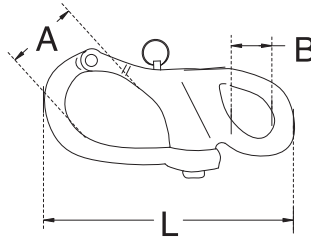

■ FIXED SNAP SHACKLE

S.S. T316
PRECISION CAST

ITEM	L	A	B	WLL (lb)	WT (lb)
2483S-1	2"	1/2"	3/8"	1,000	0.10
2483S-2	2-3/4"	3/4"	1/2"	1,500	0.20
2483S-3	4"	1"	5/8"	2,100	0.52