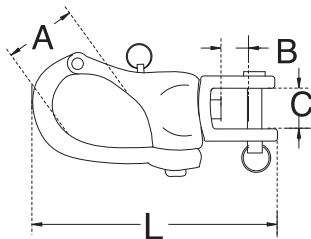

## JAW SWIVEL SNAP SHACKLE

S.S. T316  
PRECISION CAST

ITEM	L	A	B	C	WLL (lb)	WT (lb)
2476S-1	2-3/4"	1/2"	3/8"	3/8"	1,000	0.15
2476S-2	3-1/2"	5/8"	1/2"	1/2"	1,500	0.26
2476S-3	5"	1"	7/8"	7/8"	2,100	0.75