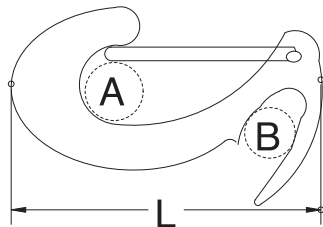

■ WIRE LEVER OPEN END SNAP

**S.S. T316
PRECISION CAST**

ITEM	A	B	L	WLL (lb)	WT (lb)
2471S-50	5/16"	1/4"	2"	160	0.05
2471S-65	7/16"	3/8"	2-5/8"	280	0.12
2471S-90	5/8"	1/2"	3-5/8"	550	0.28