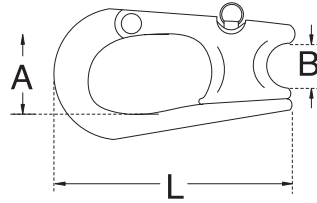

ROPE SHEET SNAP SHACKLE

S.S. T316
PRECISION CAST

ITEM	L	A	B	WLL (lb)	WT (lb)
2464S-1	2"	1/2"	3/8"	1,000	0.12
2464S-2	2-1/2"	5/8"	9/16"	1,500	0.21
2464S-3	3-3/4"	1"	11/16"	2,100	0.70