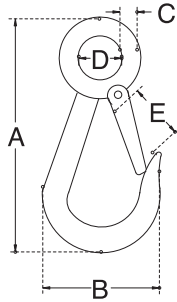

## ■ FIXED EYE SLIP HOOK

**S.S. T316  
PRECISION CAST**

**2311S-3**

ITEM	A	B	C	D	E	WLL (lb)	WT (lb)
2311S-1	4"	1-7/8"	11/32"	3/4"	5/8"	220	0.27
2311S-2	4-3/4"	2-1/8"	11/32"	1-1/8"	13/16"	300	0.38
2311S-3	6-1/2"	3-7/8"	9/16"	1-5/16"	7/8"	2,200	2.00

**2311S-3 IS LOAD RATED T304 ONLY.**