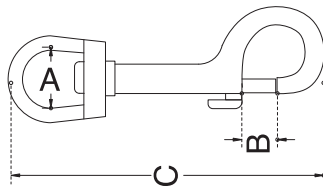

SWIVEL EYE SNAP HOOK

S.S. T316
PRECISION CAST

ITEM	A	B	C	WLL (lb)	WT (lb)
225S-9	3/8"	1/4"	2-1/2"	120	0.05
225S-13	1/2"	5/16"	3"	160	0.07
225S-16	5/8"	5/16"	3-3/8"	350	0.10
225S-20	3/4"	3/4"	3-5/8"	360	0.15
225S-32	1-1/4"	9/16"	4-3/4"	320	0.24