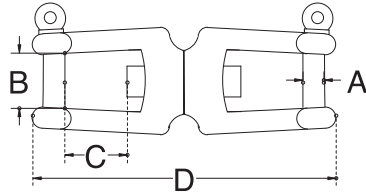

■ JAW & JAW SWIVEL

**S.S. T316
PRECISION CAST**

ITEM	A	B	C	D	WLL (lb)	WT (lb)
0182S-06	1/4"	1/2"	7/16"	2-5/8"	650	0.15
0182S-08	5/16"	5/8"	5/8"	3-5/8"	1,200	0.38
0182S-10	3/8"	3/4"	7/8"	4-5/8"	1,500	0.75
0182S-13	1/2"	1"	1-1/8"	6"	2,600	1.50
0182S-16	5/8"	1-1/4"	1-3/8"	7-3/8"	4,500	2.60
0182S-20	3/4"	1-1/2"	1-5/8"	8-5/8"	7,000	4.30